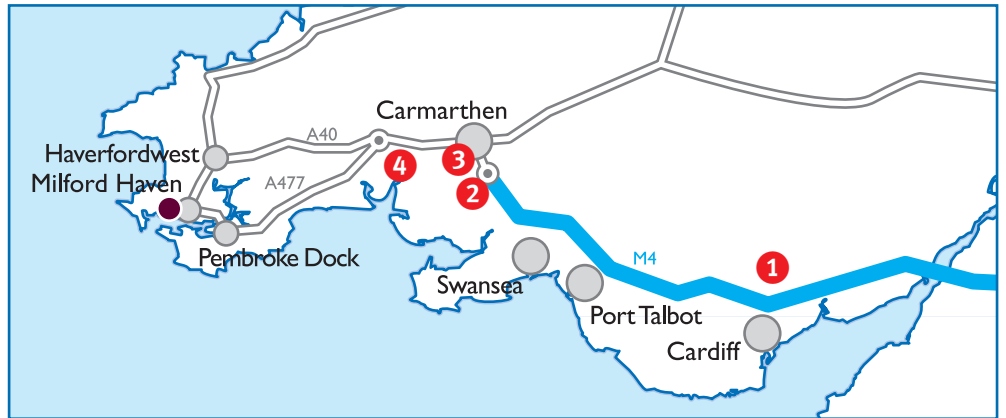

Visiting South Hook LNG Terminal

The South Hook LNG Terminal is located in Milford Haven, in the county of Pembrokeshire, West Wales, about 100 miles west of Cardiff. The South Hook LNG Terminal is a receiving and regasification facility. We are an Upper Tier COMAH (Control of Major Accident hazards) regulated site.

Wear your
seatbelt

Use or take
matches or
lighters
inside the
Terminal

Adhere to South
Hook LNG safety
rules and procedures

Use or take
standard
mobile
phones inside
the green
fence

Directions to South Hook LNG Terminal

Directions: **by road** (via Haverfordwest)

- 1 M4 west from Cardiff
- 2 A48, **signposted Carmarthen**
- 3 A40, At roundabout 2nd exit **signposted Fishguard, St Clears**
- 4 A40 At roundabout take 2nd exit **signposted Fishguard, Haverfordwest.**
- 5 A4076 At roundabout take the 1st exit **signposted Milford Haven**
- 6 A4076 At next roundabout take 2nd exit **signposted Milford Haven**
- 7 A4076 At Merlin's Bridge traffic lights take 2nd exit **signposted Milford Haven** continue to follow A4076 to Milford Haven
- 8 Turn right onto **Hamilton Terrace**
- 9 At roundabout take 1st exit **signposted Hakin** cross bridge and bear right onto **St Lawrence Hill**
- 10 After 2 miles turn left into South Hook LNG Terminal. **2 white signs indicate our location.** (Red signs either side of the entrance indicate 'Private Road – No Access').

Directions: **by rail**

Trains from **London to Milford Haven**, calling at key stations: **Cardiff, Port Talbot and Carmarthen** en route.

SOUTH HOOK
LNG TERMINAL COMPANY LTD

South Hook LNG Terminal Company Ltd
Dale Road, Herbrandston, Milford Haven, Pembrokeshire SA73 3SU
Tel: +44 (0) 1437 782000
www.southhooklng.co.uk