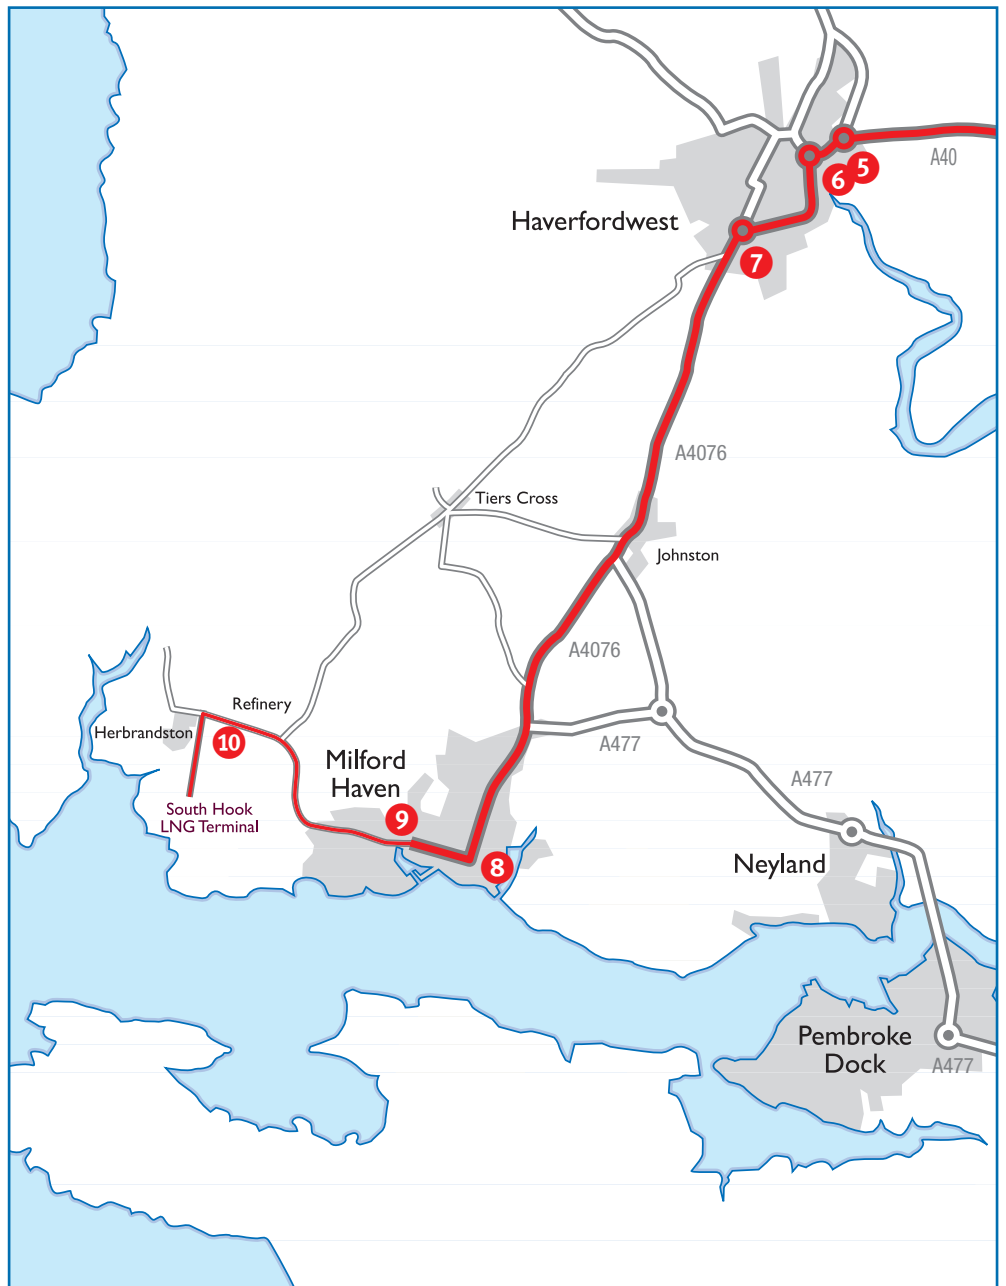

Wear your
seatbelt

Use or take
matches or
lighters
inside the
Terminal

Adhere to South
Hook LNG safety
rules and procedures

Use or take
standard
mobile
phones inside
the green
fence

Directions to South Hook LNG Terminal

Directions: **by road** (via Haverfordwest)

- 1 M4 west from Cardiff
- 2 A48, **signposted Carmarthen**
- 3 A40, At roundabout 2nd exit **signposted Fishguard, St Clears**
- 4 A40 At roundabout take 2nd exit **signposted Fishguard, Haverfordwest.**
- 5 A4076 At roundabout take the 1st exit **signposted Milford Haven**
- 6 A4076 At next roundabout take 2nd exit **signposted Milford Haven**
- 7 A4076 At Merlin's Bridge traffic lights take 2nd exit **signposted Milford Haven** continue to follow A4076 to Milford Haven
- 8 Turn right onto **Hamilton Terrace**
- 9 At roundabout take 1st exit **signposted Hakin** cross bridge and bear right onto **St Lawrence Hill**
- 10 After 2 miles turn left into South Hook LNG Terminal. **2 white signs indicate our location.** (Red signs either side of the entrance indicate 'Private Road – No Access').

Directions: **by rail**

Trains from **London to Milford Haven**, calling at key stations: **Cardiff, Port Talbot and Carmarthen** en route.

SOUTH HOOK
LNG TERMINAL COMPANY LTD

South Hook LNG Terminal Company Ltd
Dale Road, Herbrandston, Milford Haven, Pembrokeshire SA73 3SU
Tel: +44 (0) 1437 782000
www.southhooklng.co.uk